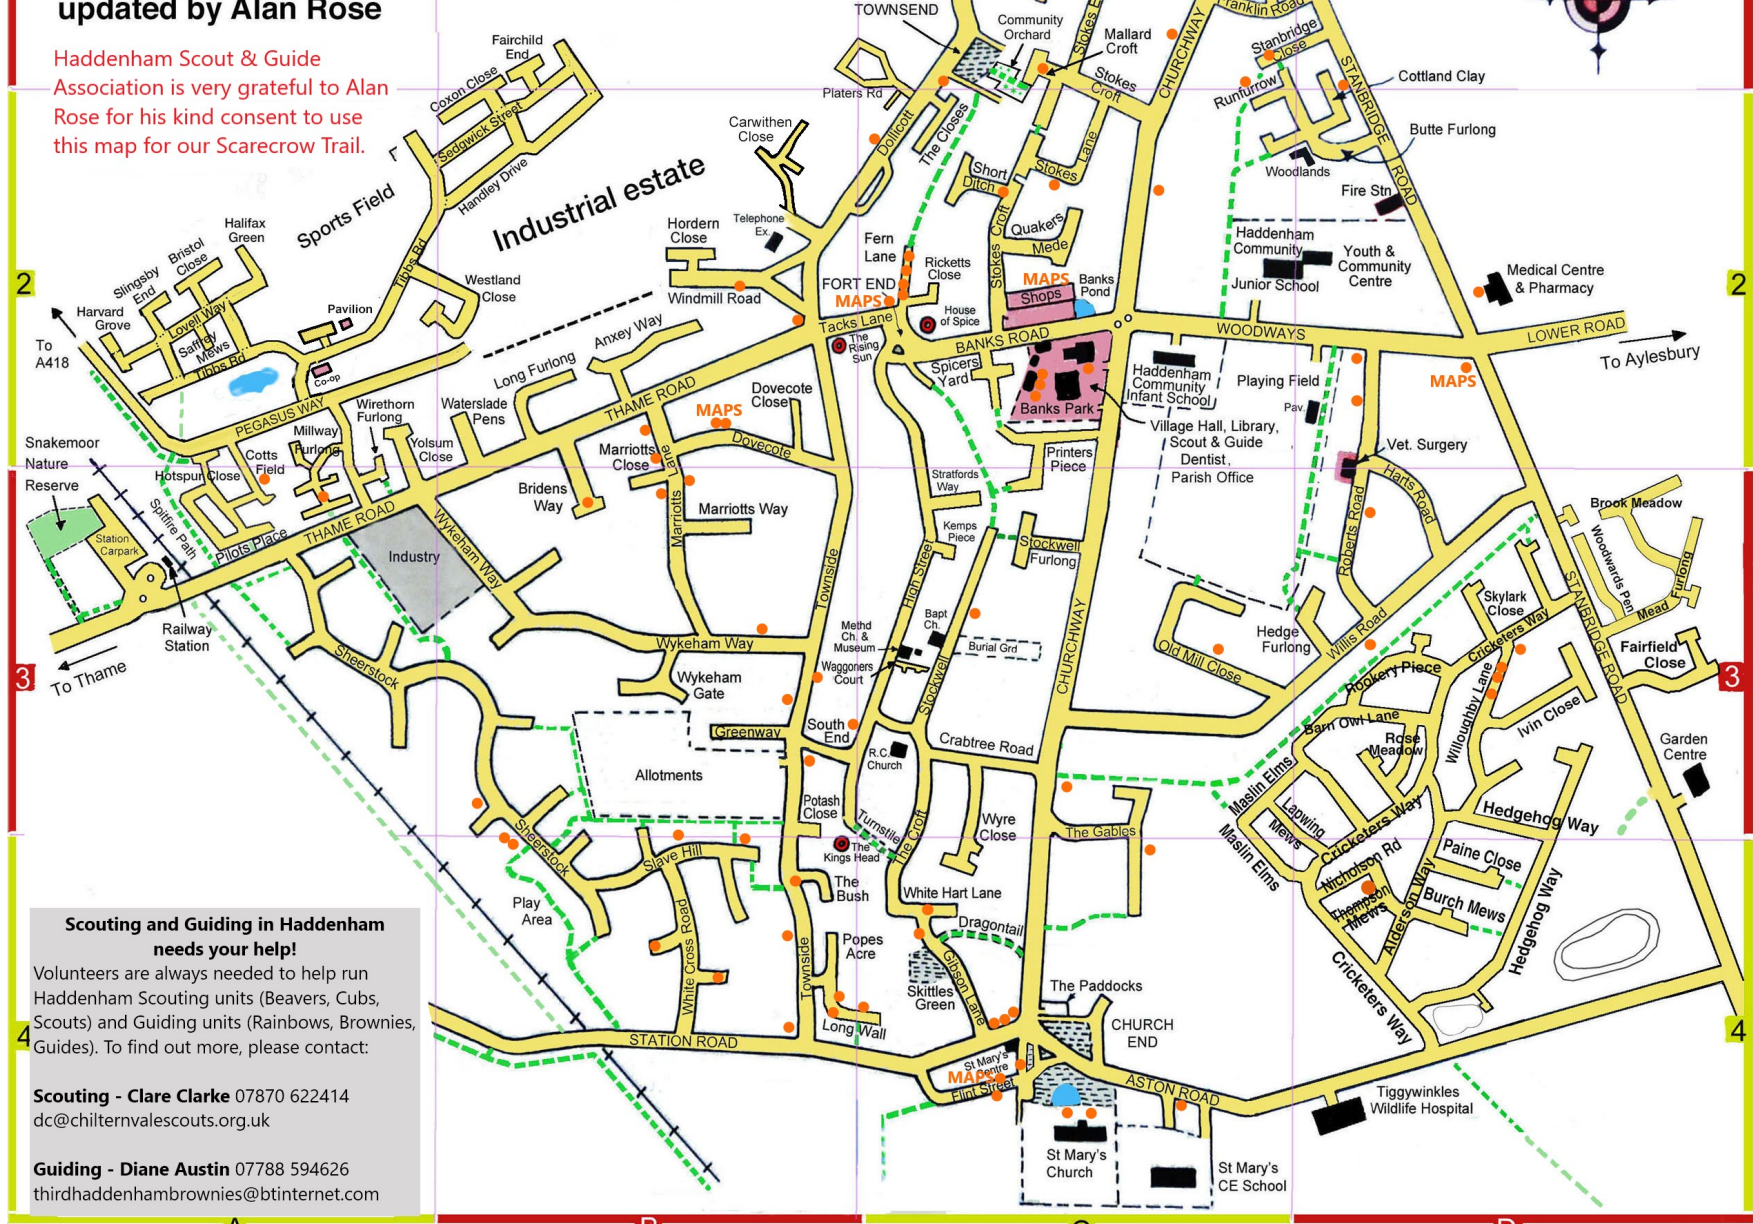

Haddenham Scarecrow Festival

2022 Trail Map

Approx locations of Scarecrows marked below
Please use list overleaf to find exact addresses
and Entry numbers. Kindly do not enter
private driveways and property unless
invited to do so, thank you.
Enjoy the Trail!

Original drawing by Dennis Lack
updated by Alan Rose

Haddenham Scout & Guide
Association is very grateful to Alan
Rose for his kind consent to use
this map for our Scarecrow Trail.

Scouting and Guiding in Haddenham needs your help!
Volunteers are always needed to help run Haddenham Scouting units (Beavers, Cubs, Scouts) and Guiding units (Rainbows, Brownies, Guides). To find out more, please contact: